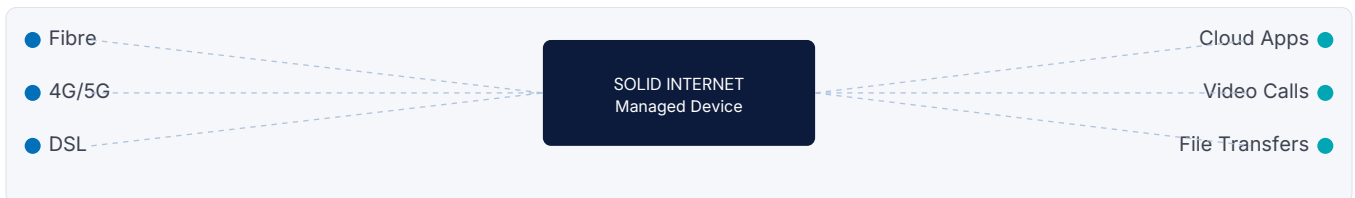

Video calls freeze

Cloud systems slow

Uploads stall

THE SOLUTION

Introducing Solid Internet

Solid Internet intelligently manages multiple internet connections simultaneously. Traffic is distributed across available paths automatically. If one line slows or fails, your applications continue — without manual intervention.